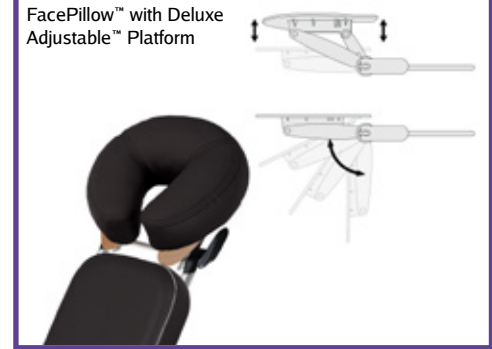

MicroLite™

Portable Massage Chair Package

The Stronglite MicroLite is a must have for any on-the-go therapist. It is unbelievably strong for a chair that weighs only 16.5 lbs.; without any difficulty it supports a working weight of 300 lbs. You will love how easily this chair sets up and how quickly it is adjusted to support the ergonomic needs of both therapist and client. This chair captures portability, functionality, strength and style in one great package. Wrapped in a multi-layer foam cushioning system and comfortable yet durable 100% PVC vinyl your clients will never have felt this comfortable before!

Key Features:

- Adjustable Chest Pad
- Adjustable Seat
- Leg Support pads
- Carrying Case
- Velcro Removable Face Cradle
- Removable and Adjustable Face Pillow
- Available in Black w/ White Stitching or Cobalt Blue w/ White Stitching

Specifications:

- Weight: 16.5 lbs (7.5 kg)
- Max. Working Weight: 300 lbs. (136 kg)
- Lifetime Warranty on Frame
- Limited Lifetime Warranty on Foam, Upholstery and Platforms (3) years

STRONGLITE™
SERVING MASSAGE PROFESSIONALS SINCE 1986
Part of the Earthlite family

800.872.0560 • 760.599.1112 • info@earthlite.com • earthlite.com